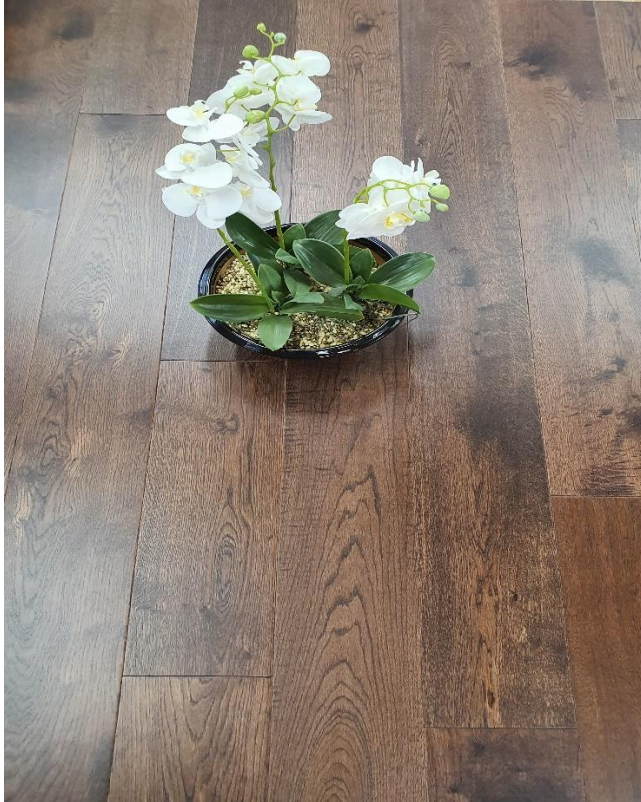

EuroPlank Oak Belfort

The brown stain on Oak with knots adds a subtle depth of the floor's elegant expression, with a four-sided bevel to give a classic full plank look.

Product Details:

Article Number	OK1434A914VZ19-TG
Wood Species	Oak
Dimensions	1910mm x 190mm x 140mm
Grading	Rustic
Texture	Smooth
Colour	Belfort Brown
Edge Detail	4 side bevel
Surface Treatment	Matt lacquer
Wear-Layer Thickness	3mm
Re-sandable	2 times
Joint	Tongue and Groove
Core Material	Plywood
Area per pack	2.1734 m ²
Warranty	25 years