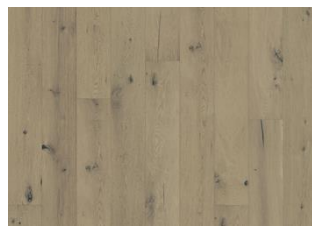

Other products in this collection

OAK CALM

CERTIFICATES

Descriptions & Imagery

All samples, images and product description, plus photo and brochure specifications are there for the sole purpose of giving an approximate idea of the items described in them. They shall not form part of the contract or have any contractual force and should be viewed for illustrative purposes only. We cannot guarantee that your computer's display or the quality of the print will accurately reflect the colour of the products. Your product may vary slightly from the images within this literature.