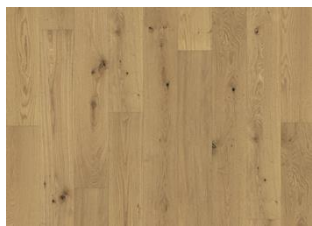

Other products in this collection

OAK WISDOM