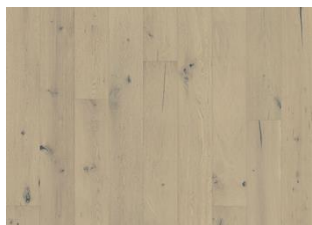

OAK STRENGTH

CERTIFICATES

Descriptions & Imagery

All samples, images and product description, plus photo and brochure specifications are there for the sole purpose of giving an approximate idea of the items described in them. They shall not form part of the contract or have any contractual force and should be viewed for illustrative purposes only. We cannot guarantee that your computer's display or the quality of the print will accurately reflect the colour of the products. Your product may vary slightly from the images within this literature.